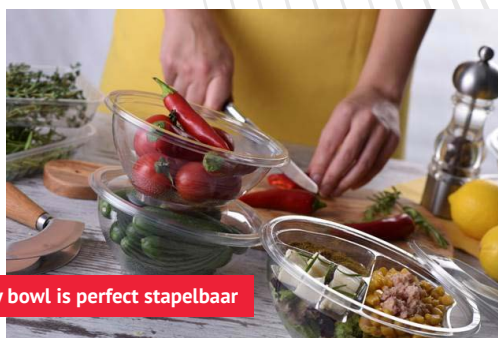

De luxury bowl is perfect stapelbaar